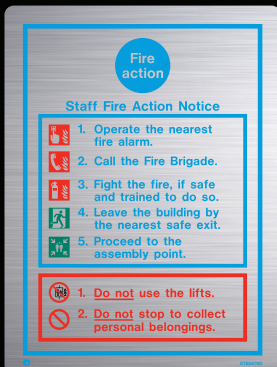

Product code:
AL51410

Product code:
AL51400

Stainless Steel Brushed - Fire Action Notices

Product code:
STB5479D (200 x 150mm)

Product code:
STB5018D (200 x 150mm)

Product code:
STB5425D (200 x 150mm)

Stainless Steel Brushed - No Smoking